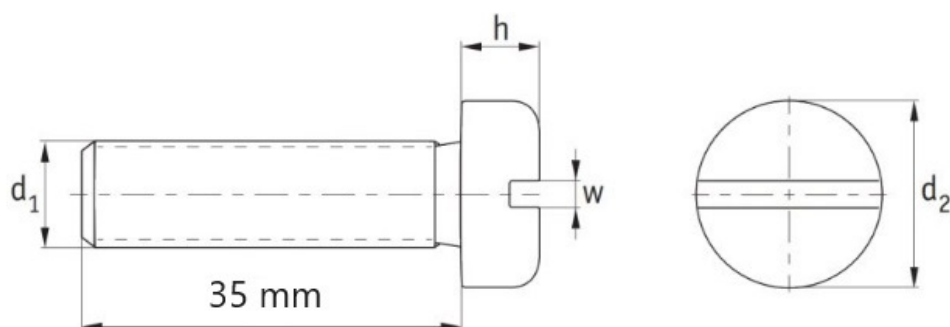

PRODUCT SHEET

Description:

DIN 85 Slotted Pan Head Screws, Solid Brass, AM 6X35

Item number:

11.07.601-0

Units	Box	Carton	HS Code	Barcode
Pcs.	1	3000	74153300	
				5704866016278

Thread Diameter (d1)	M6
d2 max. (mm)	12
h max. (mm)	3.6
w nom. (mm)	1.6